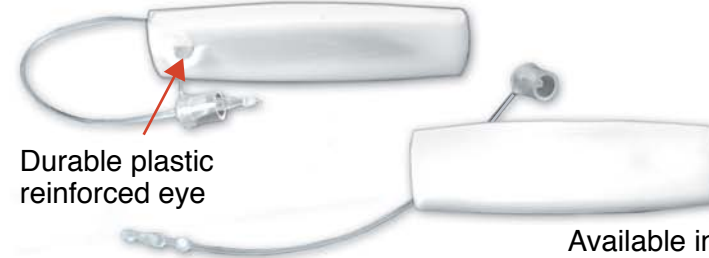

## Product Features

*Protects the Product ... Not the Package*

Complete hard plastic casing protects Sensormatic label from defeat

B&G has designed a few simple elegant options

Any logo printed with raised lettering for an elegant look

Durable plastic reinforced eye

Available in Multiple Sizes

## Product Application

Jewelry Tags are available in any body color with cable ties in black or natural.

Front View

Brand Identification With Raised Imprint

Back View

Cutaway shows EAS Tag Integrated into Plastic, Paper Label With UPC